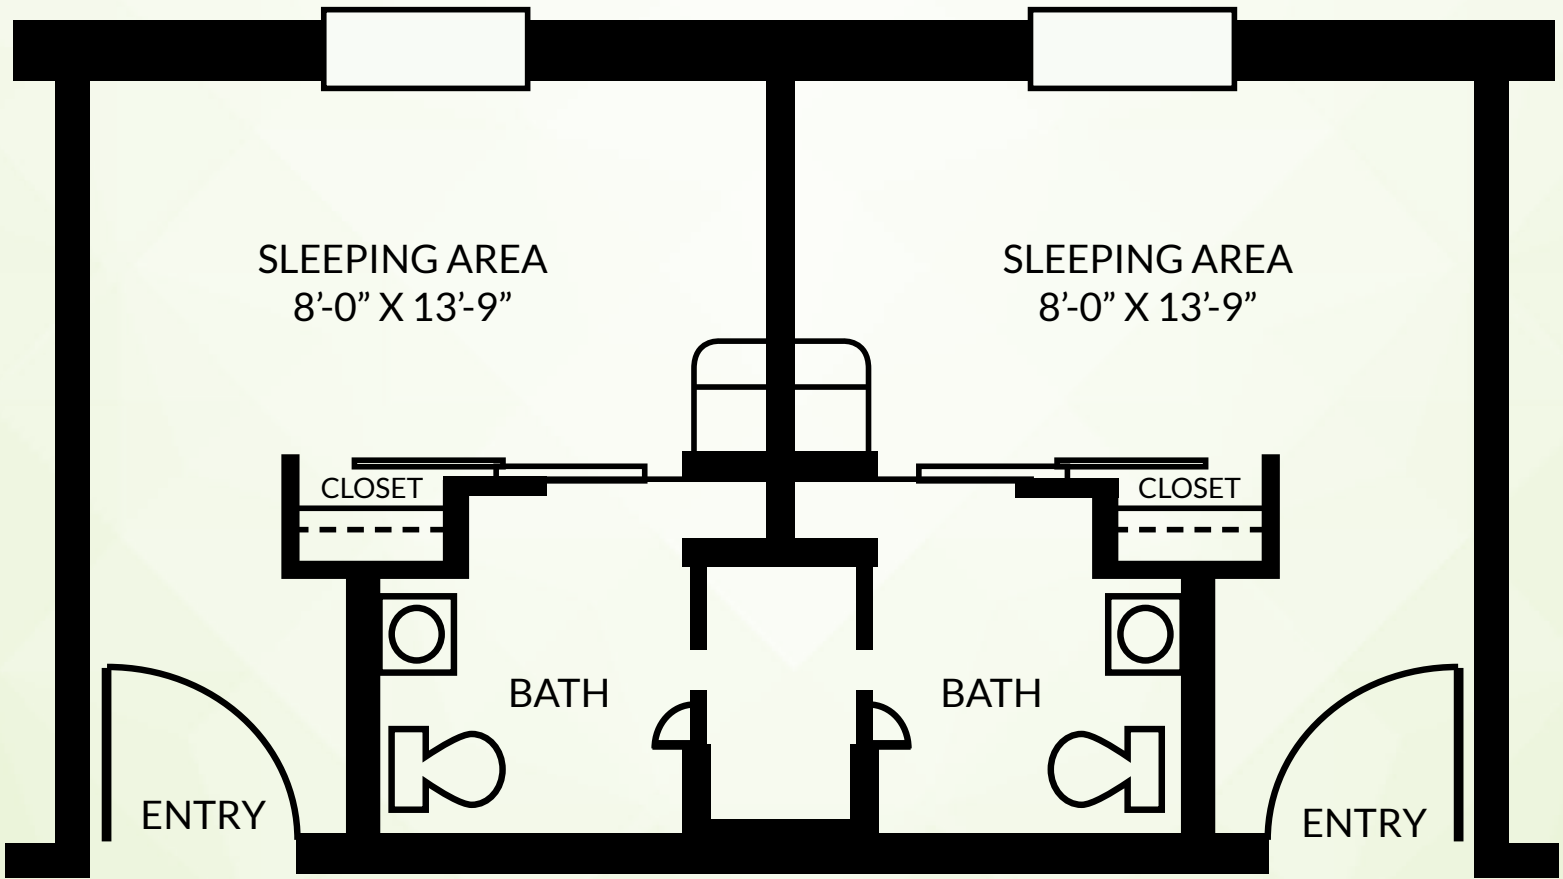

WRMC - Health Care Center

222 Square Feet

Actual dimensions may vary slightly.